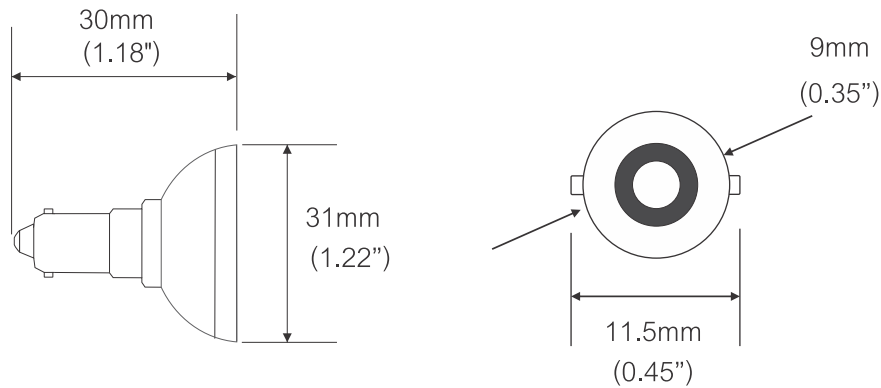

LED RAIL LIGHTING

LED READING LIGHT

DESCRIPTION

The long-life of LED's make this product reliable for usage inside or outside of bus and rail vehicles. Highly focused light output ensures that the light is directed onto the user, with little stray light leaking light onto fellow passengers.

LED's will have no UV output so the lamps will not fade light fixtures. The miniature body size allows for the installation within any type of reading light fixture.

DIMENSIONS

ELECTRICAL STATS

Nominal Voltage	24V	28V
Operating Voltage	19 ~ 33V	19 ~ 33V
Operating Temperature	-22F ~ 122F (-30C ~ 50C)	
Wattage	1.4W	1.4W
LED Color (CCT)	3500K	3500K
Light Output	61LM	61LM